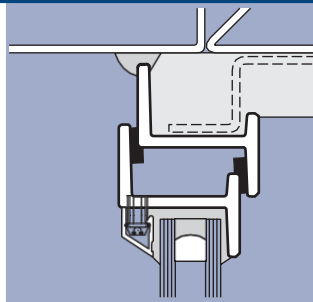

Scale 1:20

Double leaf meeting stile

Scale 1:2

Slim-frame variation for smaller top, bottom and side hung windows

b

Weatherdrip transom coupling

c

Glazing bar
(refer to W30 details for optional duplex face applied glazing bars for smaller sightlines)

d

Direct coupling

e

Pressed metal cill

a

Sloping bead

Square bead

Rectangular bead