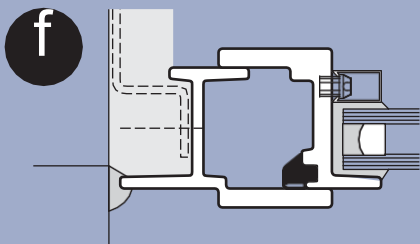

Scale 1:20

Double leaf meeting stile

Scale 1:2

Slim-frame variation for smaller top, bottom and side hung windows

b

Weatherdrip transom coupling

c

Glazing bar
(refer to W30 details for optional duplex face applied glazing bars for smaller sightlines)

d

Direct coupling

e

Pressed metal cill

a

Sloping bead

Square bead

Rectangular bead