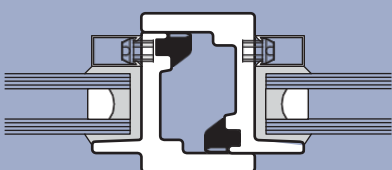

Scale 1:20

Double leaf meeting stile

Scale 1:2

Slim-frame variation for smaller top, bottom and side hung windows

b

Weatherdrip transom coupling

c

Glazing bar
(refer to W30 details for optional duplex face applied glazing bars for smaller sightlines)

d

Direct coupling

e

Pressed metal cill

a

Sloping bead

Square bead

Rectangular bead