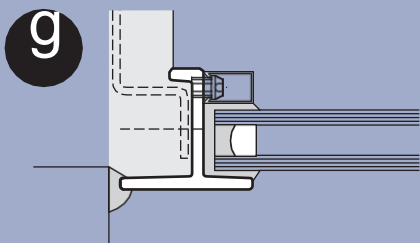

Scale 1:20

Double leaf meeting stile

Scale 1:2

Slim-frame variation for smaller top, bottom and side hung windows

b

Weatherdrip transom coupling

c

Glazing bar
(refer to W30 details for optional duplex face applied glazing bars for smaller sightlines)

d

Direct coupling

e

Pressed metal cill

a

Sloping bead

Square bead

Rectangular bead