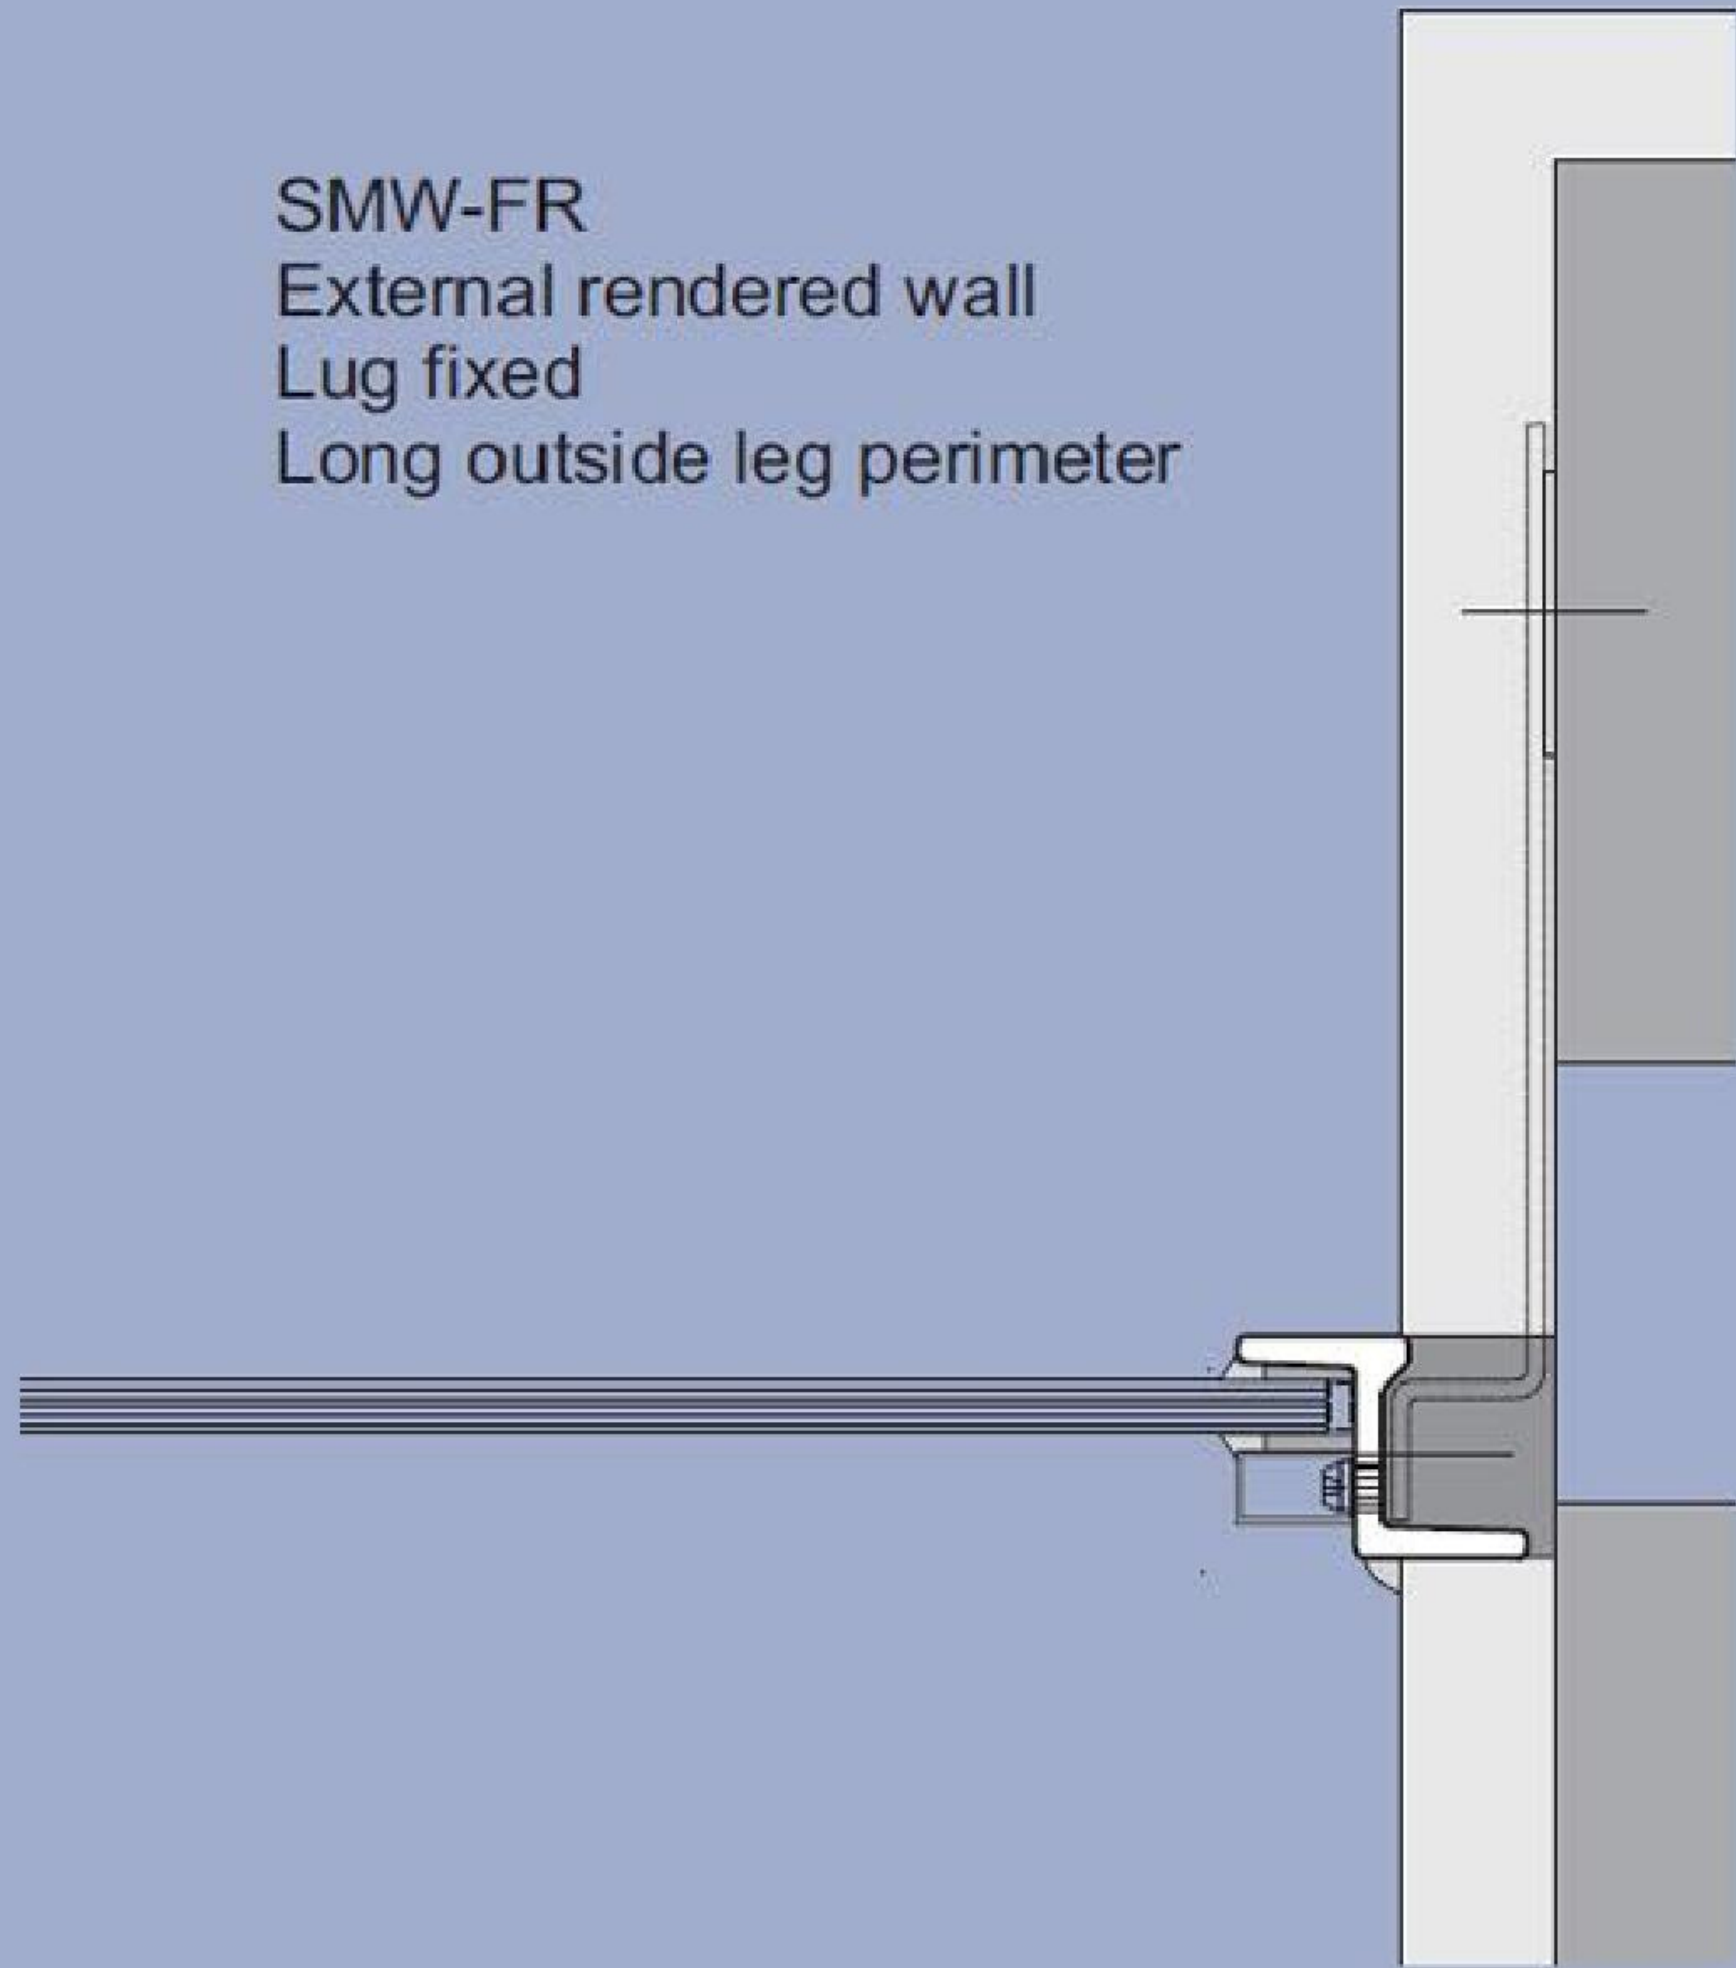

Fixed window

Scale 1:20

SMW-FR
External rendered wall
Lug fixed
Long outside leg perimeter

W20-FR
External wall
Lug fixed
Long outside leg perimeter
(short equal, long equal and long inside leg also available in W20)

W40-FR
Internal wall
Direct fixed
Short equal leg perimeter
(long outside and long inside leg also available in W40)