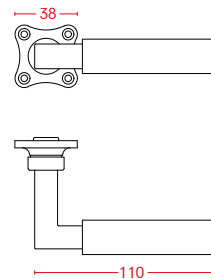

750010SNEB
DOOR HANDLE
TIMELESS COLLECTION