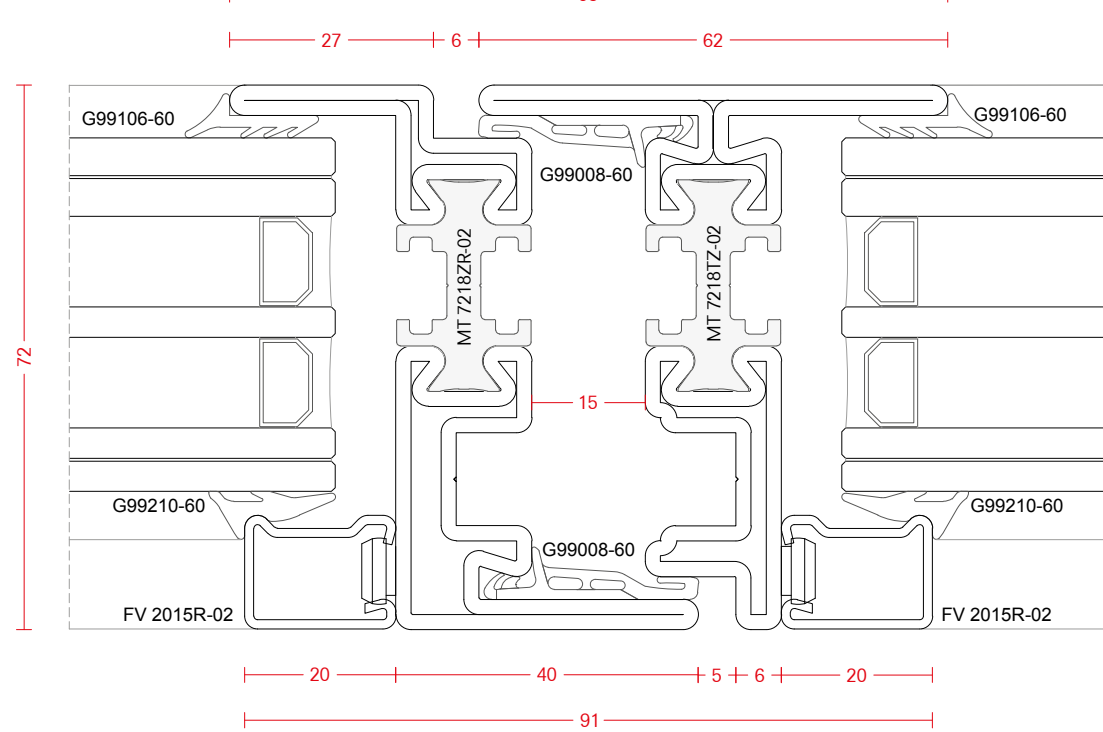

end pieces

K99021 SET

automatic drop seal

-35 Black -41 Grey RAL 7035 -62 PVC

G99501-62	330 mm	(shortenable up to 50 mm)	G99506-62	830 mm	(shortenable up to 200 mm)
G99502-62	430 mm	(shortenable up to 135 mm)	G99507-62	930 mm	(shortenable up to 200 mm)
G99503-62	530 mm	(shortenable up to 200 mm)	G99508-62	1030 mm	(shortenable up to 200 mm)
G99504-62	630 mm	(shortenable up to 200 mm)	G99509-62	1130 mm	(shortenable up to 200 mm)
G99505-62	730 mm	(shortenable up to 200 mm)	G99510-62	1230 mm	(shortenable up to 200 mm)

SECTION 5 EXTERNAL

SECTION 4 EXTERNAL

SECTION 6 EXTERNAL