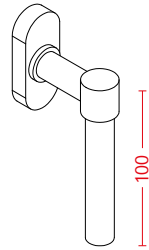

760301SS
WINDOW HANDLE
ONE COLLECTION