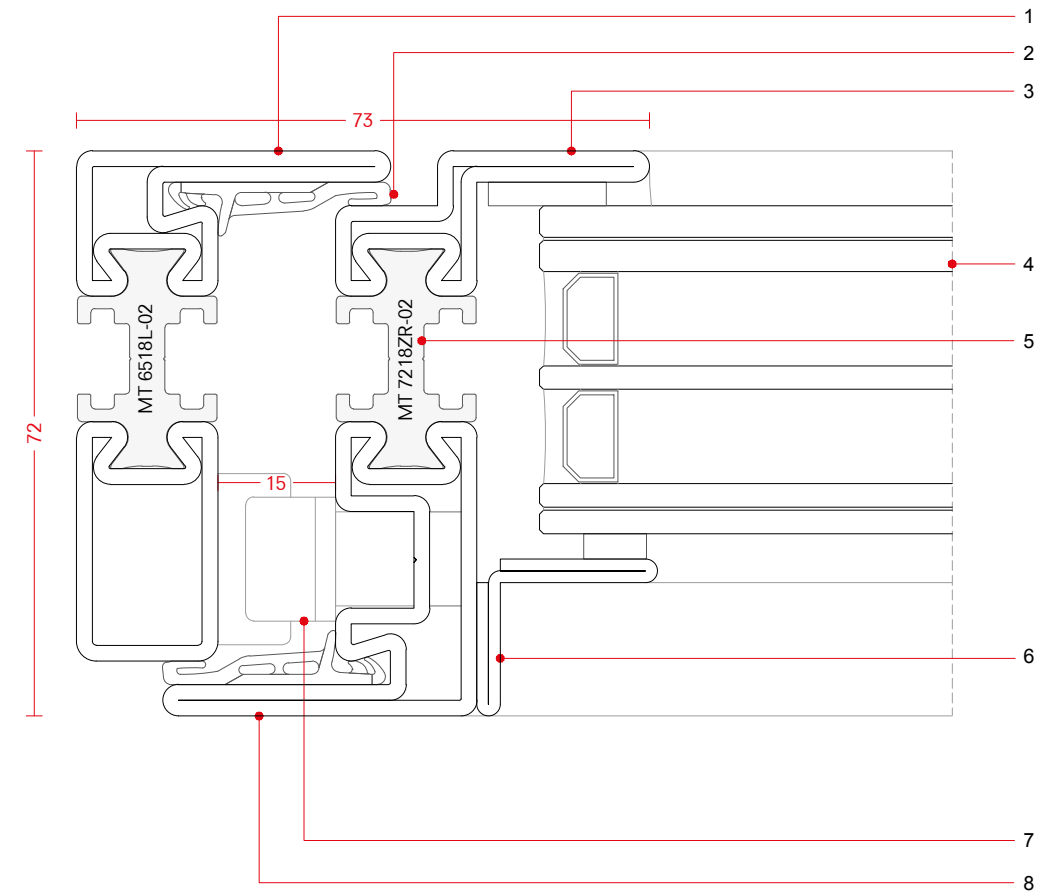

## Mogs M65 TB Steel

Developed for harsher climatic conditions, Mogs M65 TB combines the mechanical strength and minimalistic slender design of the M65 steel profiles with thermo-acoustic insulation. This system is an ideal solution for large glazing's and with its 65/72 mm of profile depth an extremely strong framing material for security windows. Mogs M65 TB is a multi-purpose system meaning that profiles used for fixed frames or outer casement frames can be used as well for window vents, keeping the assembly fast and simple. With 12 different profiles, a large variety of functional windows as well as doors can be manufactured.

### FEATURES

- |   |   |
|---|---|
| <ul style="list-style-type: none"> <li>1. 2 mm tubular profile in steel or galvanized steel with high moments of inertia</li> <li>2. Mechanically fixed rebate gaskets</li> <li>3. External flush and internal overlapping sightlines</li> <li>4. Profiles accommodate high-performance glazing</li> <li>5. High performance thermal barrier</li> </ul> | <ul style="list-style-type: none"> <li>6. Wide range of square and angular glazing beads</li> <li>7. Wide range of accessories with visible and concealed hinges</li> <li>8. Fixed glazing, single-sash and double-sash, side-hung and bottom-hung windows opening inwards and outwards, top-hung, tilt and turn windows, vertical and horizontal pivoting windows, windows and doors opening inwards and outwards</li> </ul> |
|---|---|

end pieces

K99021 SET

automatic drop seal

-35 Black -41 Grey RAL 7035 -62 PVC

G99501-62	330 mm	(shortenable up to 50 mm)	G99506-62	830 mm	(shortenable up to 200 mm)
G99502-62	430 mm	(shortenable up to 135 mm)	G99507-62	930 mm	(shortenable up to 200 mm)
G99503-62	530 mm	(shortenable up to 200 mm)	G99508-62	1030 mm	(shortenable up to 200 mm)
G99504-62	630 mm	(shortenable up to 200 mm)	G99509-62	1130 mm	(shortenable up to 200 mm)
G99505-62	730 mm	(shortenable up to 200 mm)	G99510-62	1230 mm	(shortenable up to 200 mm)