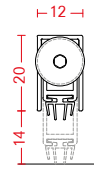

### FEATURES

- |   |   |
|---|---|
| <ul style="list-style-type: none"> <li>1. 2 mm tubular profile in steel or galvanized steel with high moments of inertia</li> <li>2. Mechanically fixed rebate gaskets</li> <li>3. External flush and internal overlapping sightlines</li> <li>4. Profiles accommodate high-performance glazing</li> <li>5. High performance thermal barrier</li> </ul> | <ul style="list-style-type: none"> <li>6. Wide range of square and angular glazing beads</li> <li>7. Wide range of accessories with visible and concealed hinges</li> <li>8. Fixed glazing, single-sash and double-sash, side-hung and bottom-hung windows opening inwards and outwards, top-hung, tilt and turn windows, vertical and horizontal pivoting windows, windows and doors opening inwards and outwards</li> </ul> |
|---|---|

end pieces

K99021 SET

automatic drop seal

-35 Black -41 Grey RAL 7035 -62 PVC

G99501-62	330 mm	(shortenable up to 50 mm)	G99506-62	830 mm	(shortenable up to 200 mm)
G99502-62	430 mm	(shortenable up to 135 mm)	G99507-62	930 mm	(shortenable up to 200 mm)
G99503-62	530 mm	(shortenable up to 200 mm)	G99508-62	1030 mm	(shortenable up to 200 mm)
G99504-62	630 mm	(shortenable up to 200 mm)	G99509-62	1130 mm	(shortenable up to 200 mm)
G99505-62	730 mm	(shortenable up to 200 mm)	G99510-62	1230 mm	(shortenable up to 200 mm)