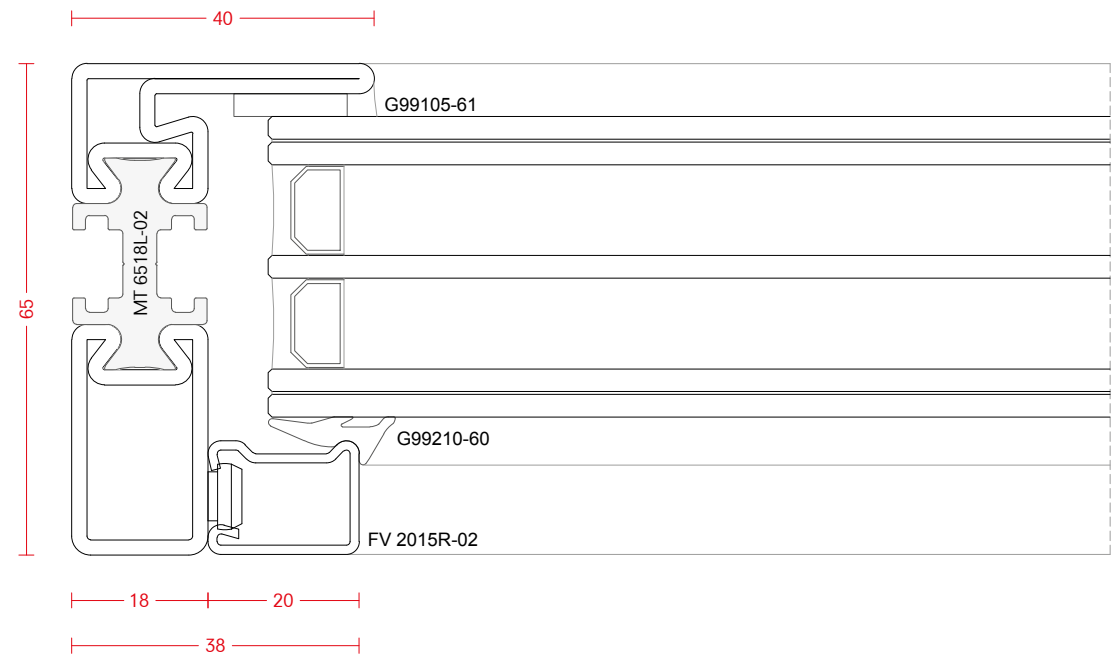

SECTION 5 EXTERNAL