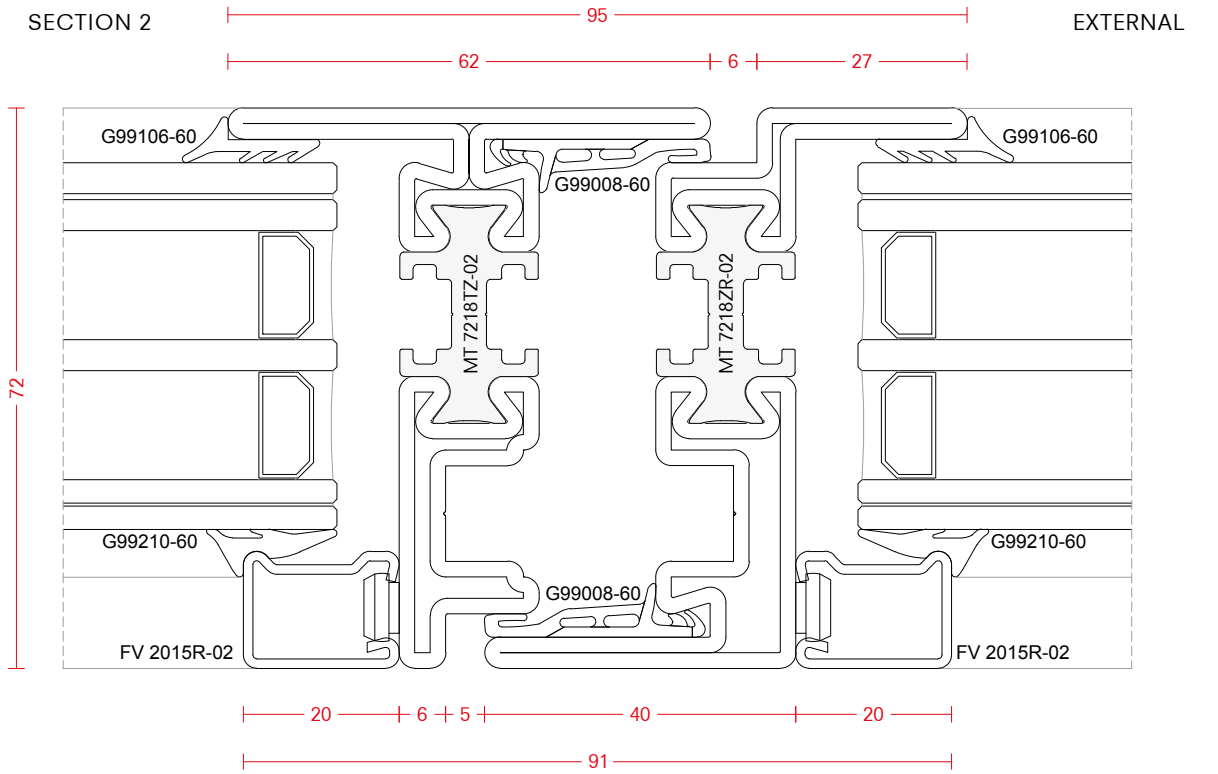

end pieces

automatic drop seal

-35 Black -41 Grey RAL 7035 -62 PVC

G99501-62	330 mm	(shortenable up to 50 mm)	G99506-62	830 mm	(shortenable up to 200 mm)
G99502-62	430 mm	(shortenable up to 135 mm)	G99507-62	930 mm	(shortenable up to 200 mm)
G99503-62	530 mm	(shortenable up to 200 mm)	G99508-62	1030 mm	(shortenable up to 200 mm)
G99504-62	630 mm	(shortenable up to 200 mm)	G99509-62	1130 mm	(shortenable up to 200 mm)
G99505-62	730 mm	(shortenable up to 200 mm)	G99510-62	1230 mm	(shortenable up to 200 mm)

sideward cover cap for drop-down seal

fittings examples - see accessories chapter for details

SC Satin chrome SS Satin stainless steel SNEB Satin nickel/ebony wood

examples - open in