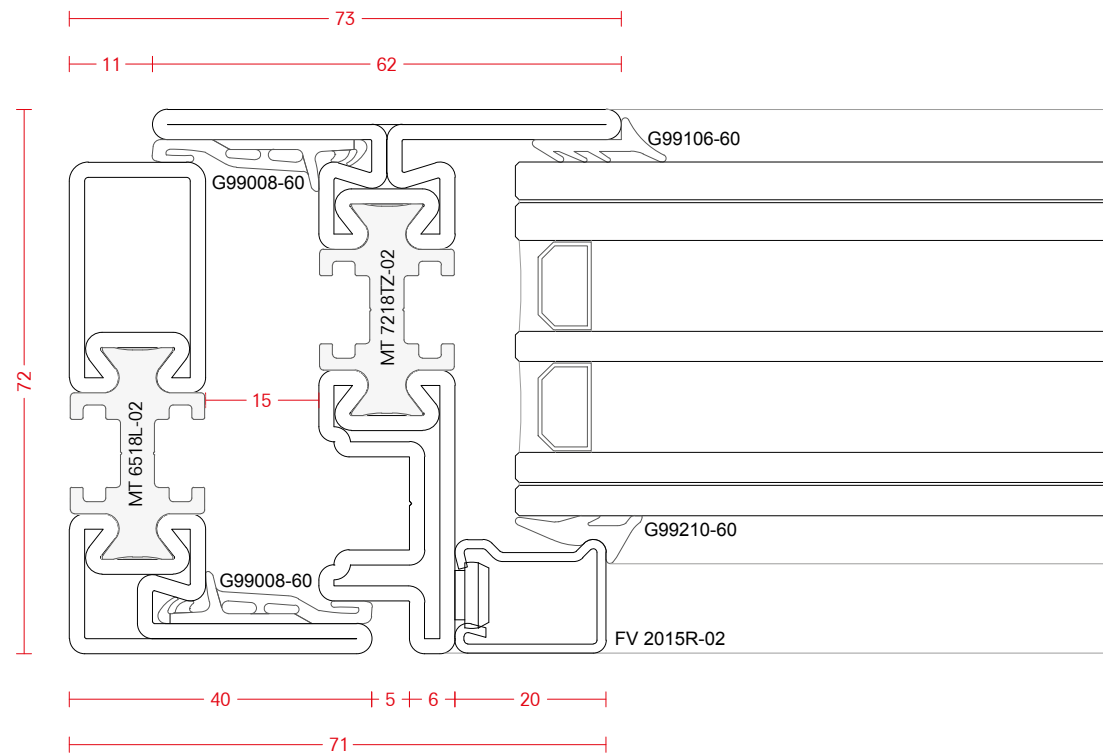

end pieces

K99021 SET

automatic drop seal

-35 Black -41 Grey RAL 7035 -62 PVC

G99501-62	330 mm	(shortenable up to 50 mm)	G99506-62	830 mm	(shortenable up to 200 mm)
G99502-62	430 mm	(shortenable up to 135 mm)	G99507-62	930 mm	(shortenable up to 200 mm)
G99503-62	530 mm	(shortenable up to 200 mm)	G99508-62	1030 mm	(shortenable up to 200 mm)
G99504-62	630 mm	(shortenable up to 200 mm)	G99509-62	1130 mm	(shortenable up to 200 mm)
G99505-62	730 mm	(shortenable up to 200 mm)	G99510-62	1230 mm	(shortenable up to 200 mm)

700205SC  
CLASSIC WINDOW HANDLE  
HERITAGE COLLECTION

760301SS  
WINDOW HANDLE  
ONE COLLECTION

750010SNEB  
DOOR HANDLE  
TIMELESS COLLECTION

examples - open in

examples - open out

examples - fixed

SECTION 3 EXTERNAL

SECTION 5 EXTERNAL

SECTION 4 EXTERNAL

SECTION 6 EXTERNAL