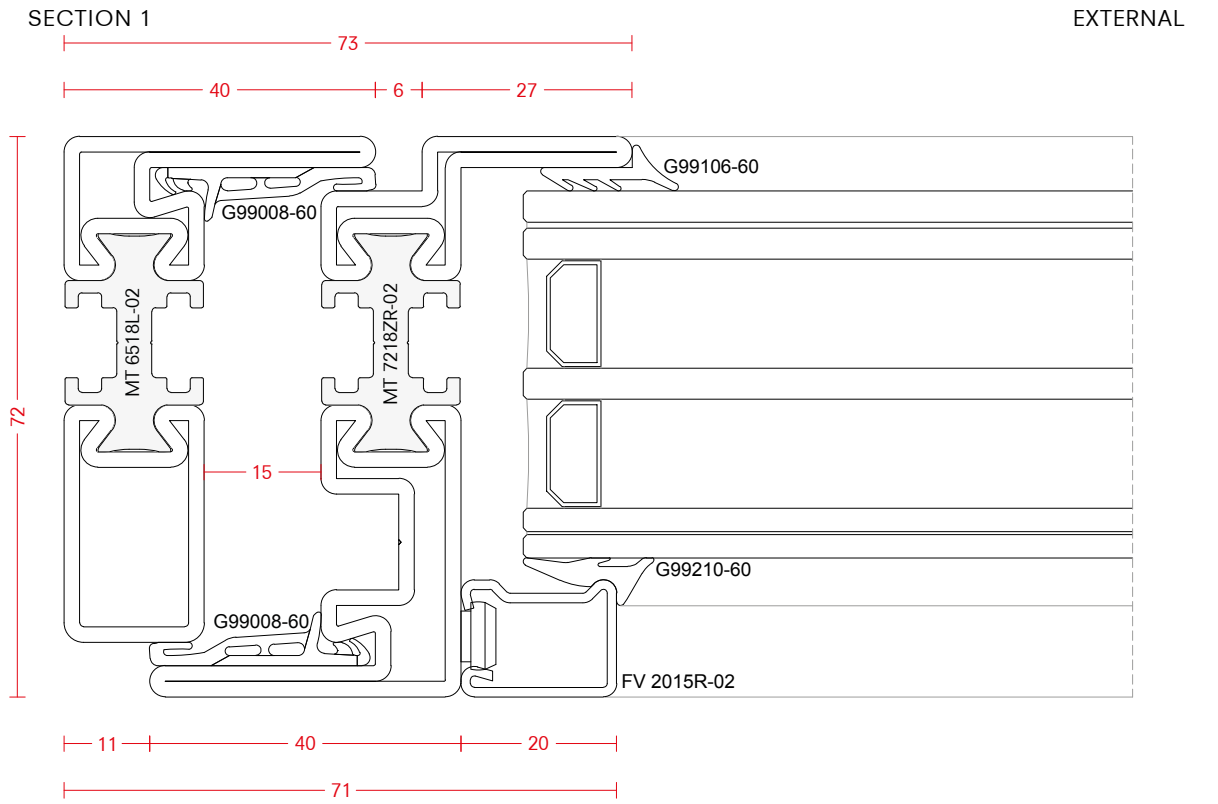

end pieces

automatic drop seal

-35 Black -41 Grey RAL 7035 -62 PVC

G99501-62	330 mm	(shortenable up to 50 mm)	G99506-62	830 mm	(shortenable up to 200 mm)
G99502-62	430 mm	(shortenable up to 135 mm)	G99507-62	930 mm	(shortenable up to 200 mm)
G99503-62	530 mm	(shortenable up to 200 mm)	G99508-62	1030 mm	(shortenable up to 200 mm)
G99504-62	630 mm	(shortenable up to 200 mm)	G99509-62	1130 mm	(shortenable up to 200 mm)
G99505-62	730 mm	(shortenable up to 200 mm)	G99510-62	1230 mm	(shortenable up to 200 mm)

sideward cover cap for drop-down seal

fittings examples - see accessories chapter for details

SC Satin chrome SS Satin stainless steel SNEB Satin nickel/ebony wood

examples - open in