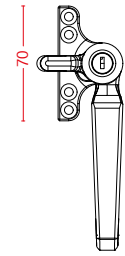

### FEATURES

- |   |   |
|---|---|
| <ul style="list-style-type: none"> <li>1. 2 mm tubular profile in steel or galvanized steel with high moments of inertia</li> <li>2. Mechanically fixed rebate gaskets</li> <li>3. External flush and internal overlapping sightlines</li> <li>4. Profiles accommodate high-performance glazing</li> <li>5. High performance thermal barrier</li> </ul> | <ul style="list-style-type: none"> <li>6. Wide range of square and angular glazing beads</li> <li>7. Wide range of accessories with visible and concealed hinges</li> <li>8. Fixed glazing, single-sash and double-sash, side-hung and bottom-hung windows opening inwards and outwards, top-hung, tilt and turn windows, vertical and horizontal pivoting windows, windows and doors opening inwards and outwards</li> </ul> |
|---|---|

end pieces

K99021 SET

automatic drop seal

-35 Black -41 Grey RAL 7035 -62 PVC

G99501-62	330 mm	(shortenable up to 50 mm)	G99506-62	830 mm	(shortenable up to 200 mm)
G99502-62	430 mm	(shortenable up to 135 mm)	G99507-62	930 mm	(shortenable up to 200 mm)
G99503-62	530 mm	(shortenable up to 200 mm)	G99508-62	1030 mm	(shortenable up to 200 mm)
G99504-62	630 mm	(shortenable up to 200 mm)	G99509-62	1130 mm	(shortenable up to 200 mm)
G99505-62	730 mm	(shortenable up to 200 mm)	G99510-62	1230 mm	(shortenable up to 200 mm)

sideward cover cap for drop-down seal

G99511-35 BLACK  
G99511-41 GREY RAL7035

fittings examples - see accessories chapter for details

SC Satin chrome SS Satin stainless steel SNEB Satin nickel/ebony wood